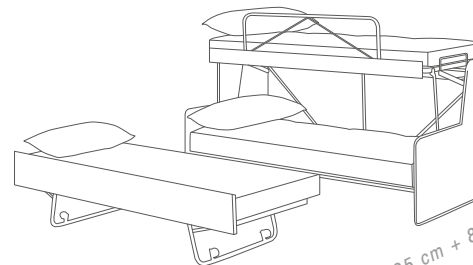

S

SUPERIOR

SOMIER DE MALLA SOLDADA *WELDED MESH BASE*
COLCHÓN DE GOMAESPUMA DE 190 cm *190 cm FOAM MATTRESS*
TOTALMENTE DESENFUNDABLE *ALL COVERS COMPLETELY REMOVABLE*

P

PREMIUM

SOMIER DE MALLA SOLDADA *WELDED MESH BASE*
COLCHÓN HIPERFLEX DE 190 cm *190 cm HIPERFLEX MATTRESS*
TOTALMENTE DESENFUNDABLE *ALL COVERS COMPLETELY REMOVABLE*

95 cm

LITERA 3 CAMAS / 203 x 95 x 100

95 cm + 80 cm